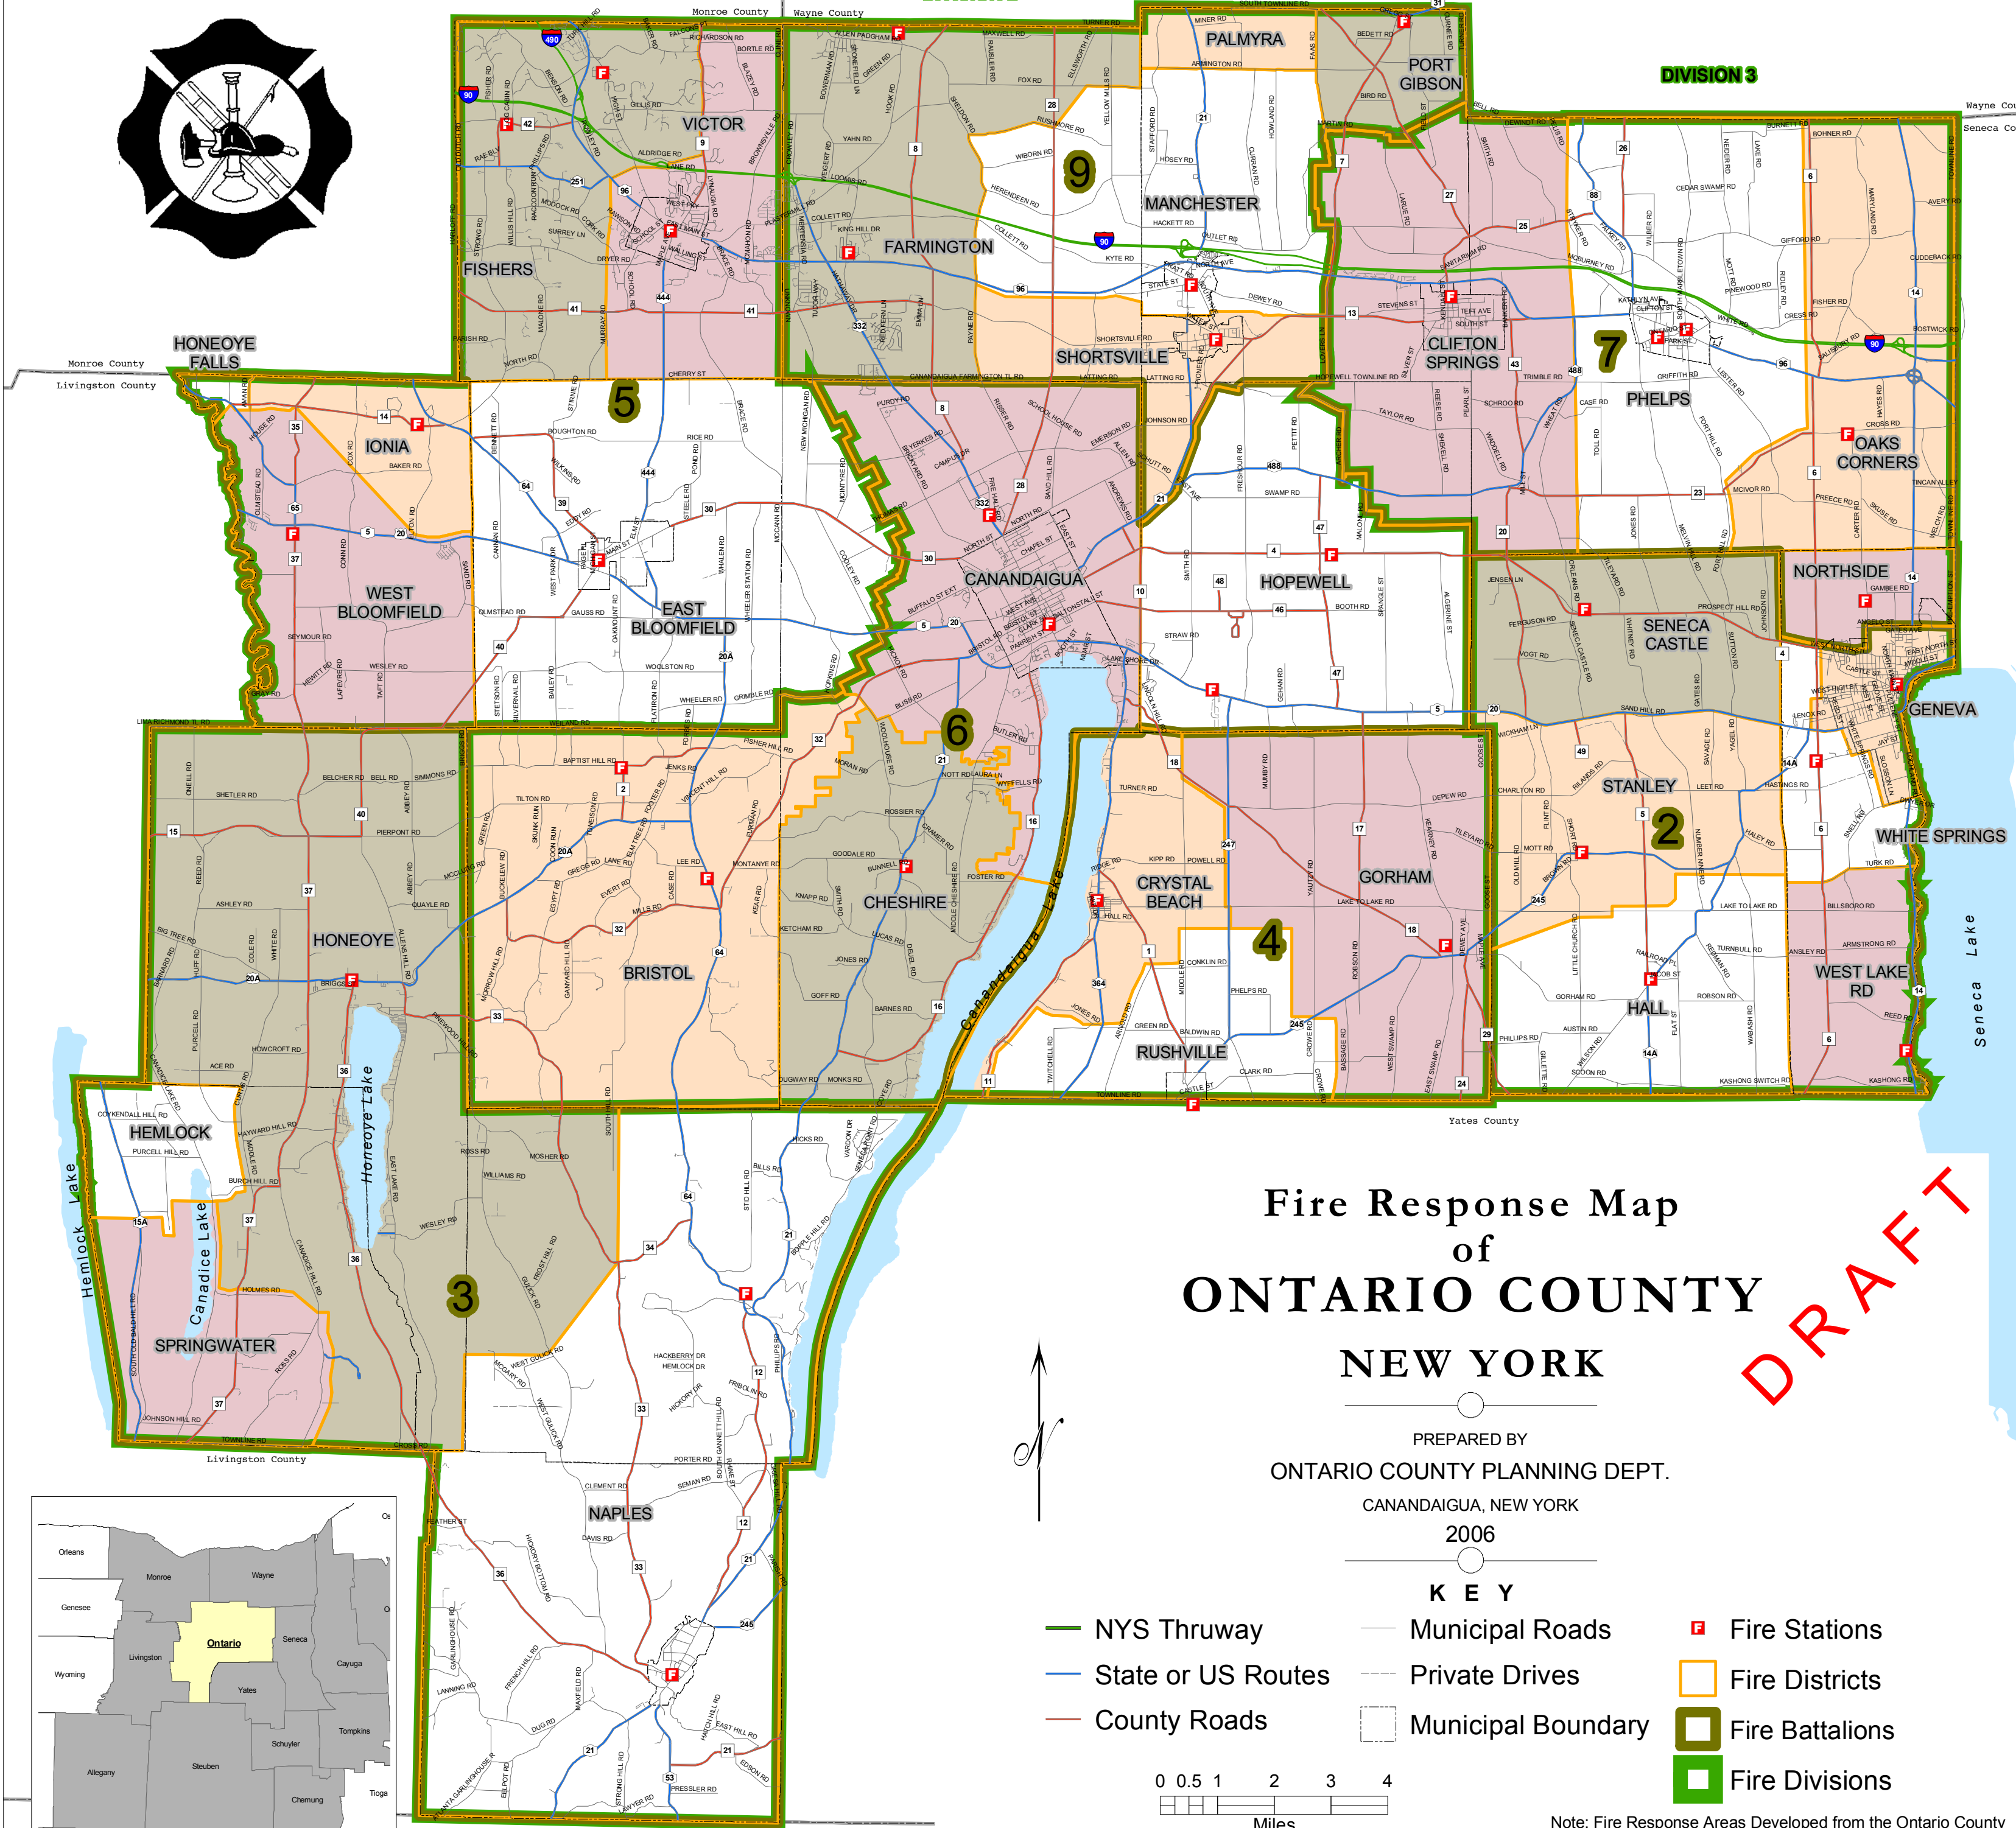

DIVISION 1

DIVISION 2

DIVISION 3

Fire Response Map of ONTARIO COUNTY NEW YORK

DRAFT

PREPARED BY
ONTARIO COUNTY PLANNING DEPT.
CANANDAIGUA, NEW YORK
2006

KEY

- NYS Thruway
- State or US Routes
- County Roads
- Municipal Roads
- Private Drives
- Municipal Boundary
- Fire Stations
- Fire Districts
- Fire Battalions
- Fire Divisions

Note: Fire Response Areas Developed from the Ontario County 9-1-1 Center's Dispatch Map. Response Area Boundaries are Approximate and should be used for general reference only.